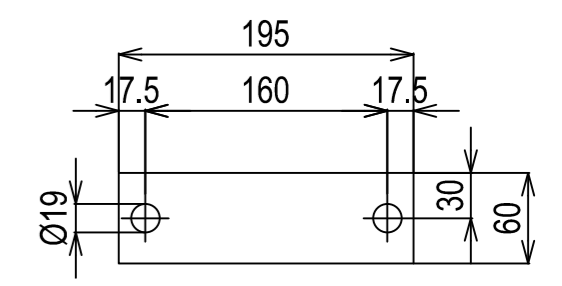

DETAIL OF MOUNTING BLOCK

Series: 6CHL	Engine: 6CHL-TNxUCM224G2	Release: R2011-1
Scale: 1:10 (1:5)	Date: 01-01-2011	Dimensions: mm