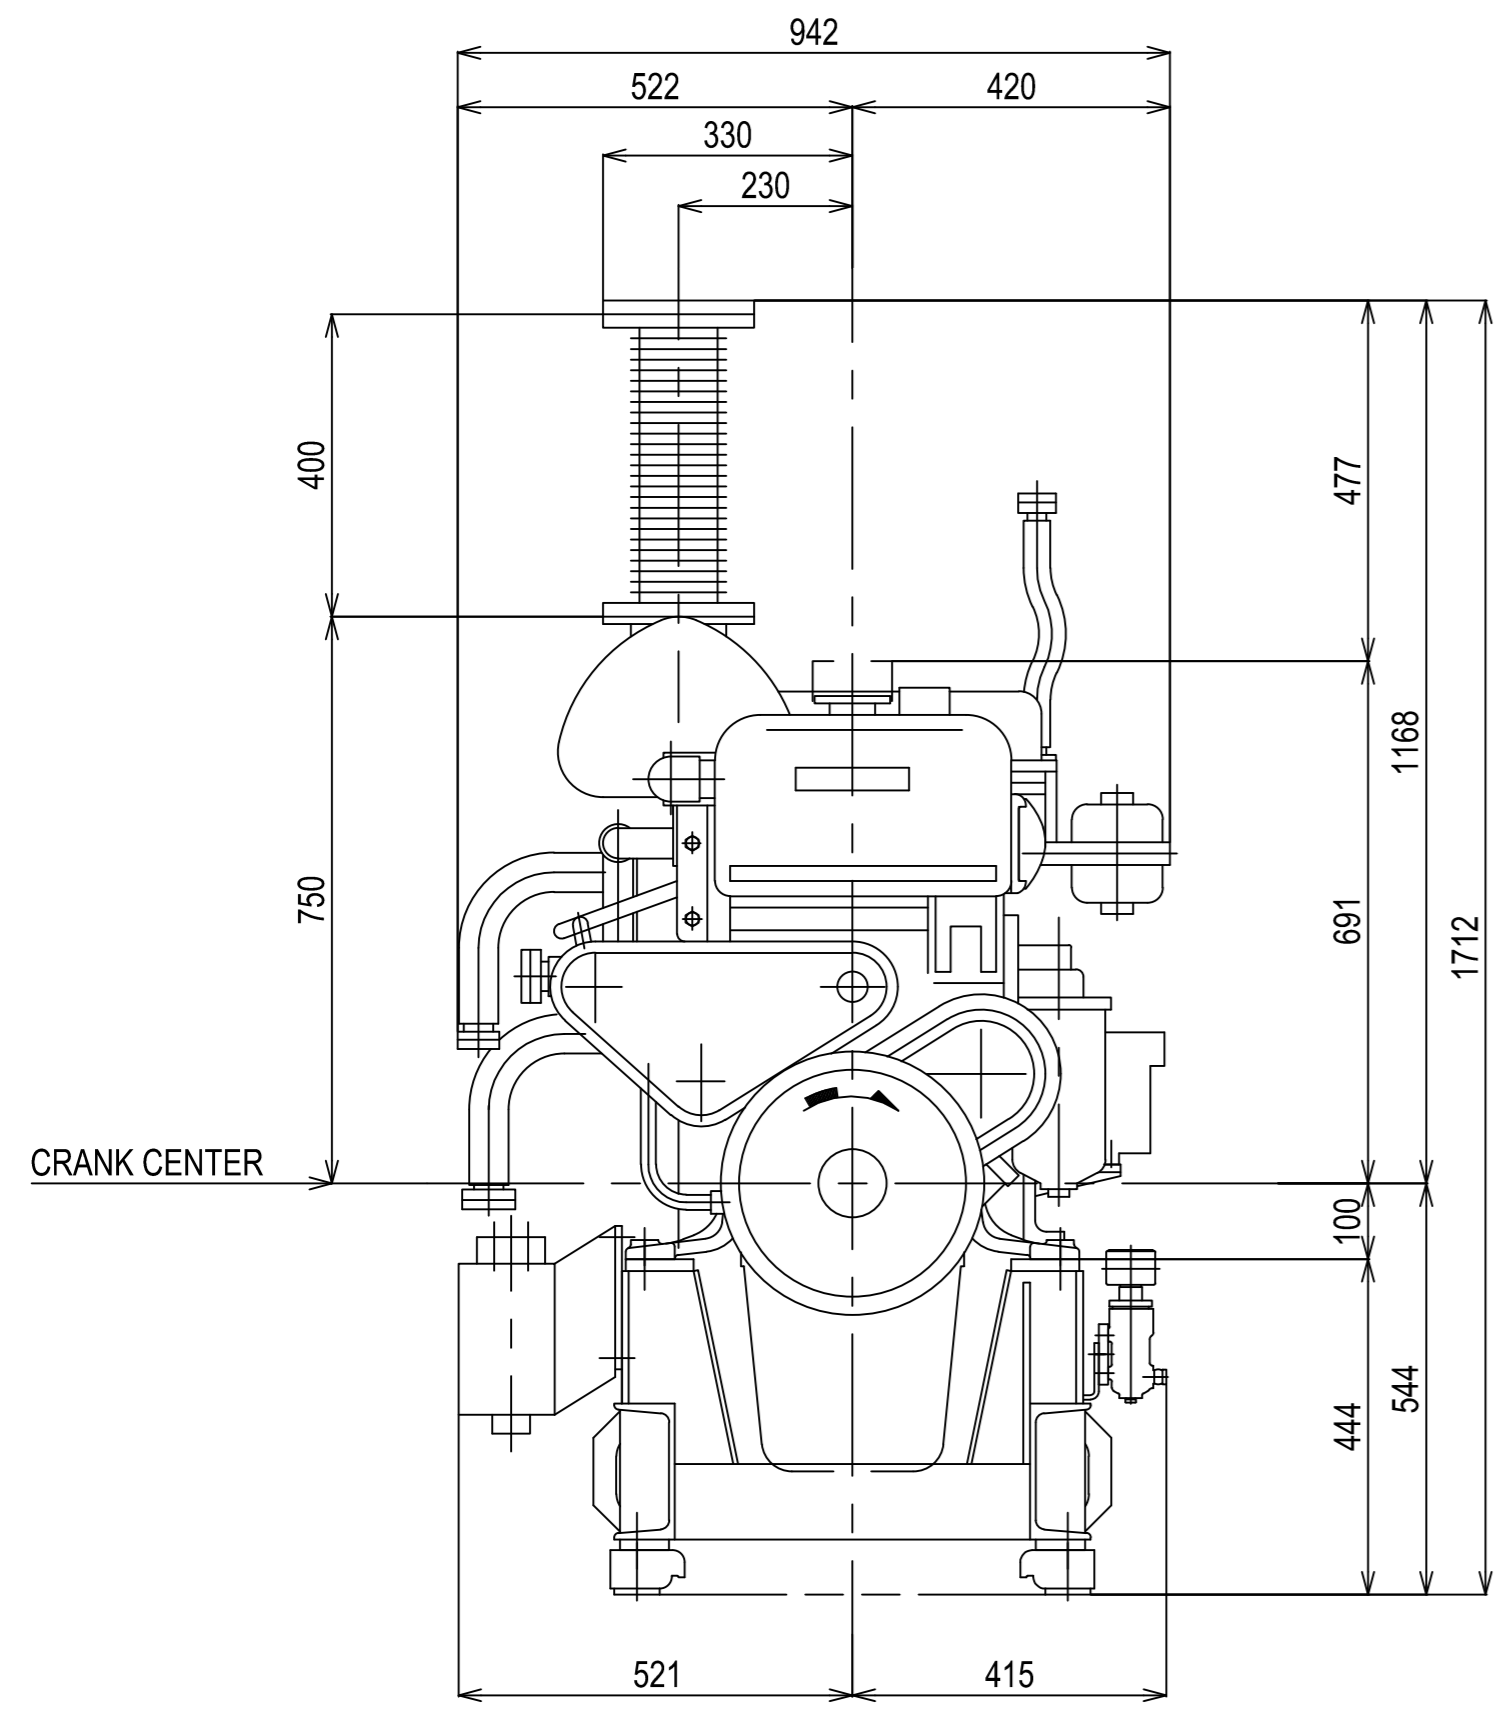

DETAIL OF MOUNTING BLOCK

Series: 6CHL	Engine: 6CHL-TNxUCM224G2	Release: R2011-1
Scale: 1:10 (1:5)	Date: 01-01-2011	Dimensions: mm