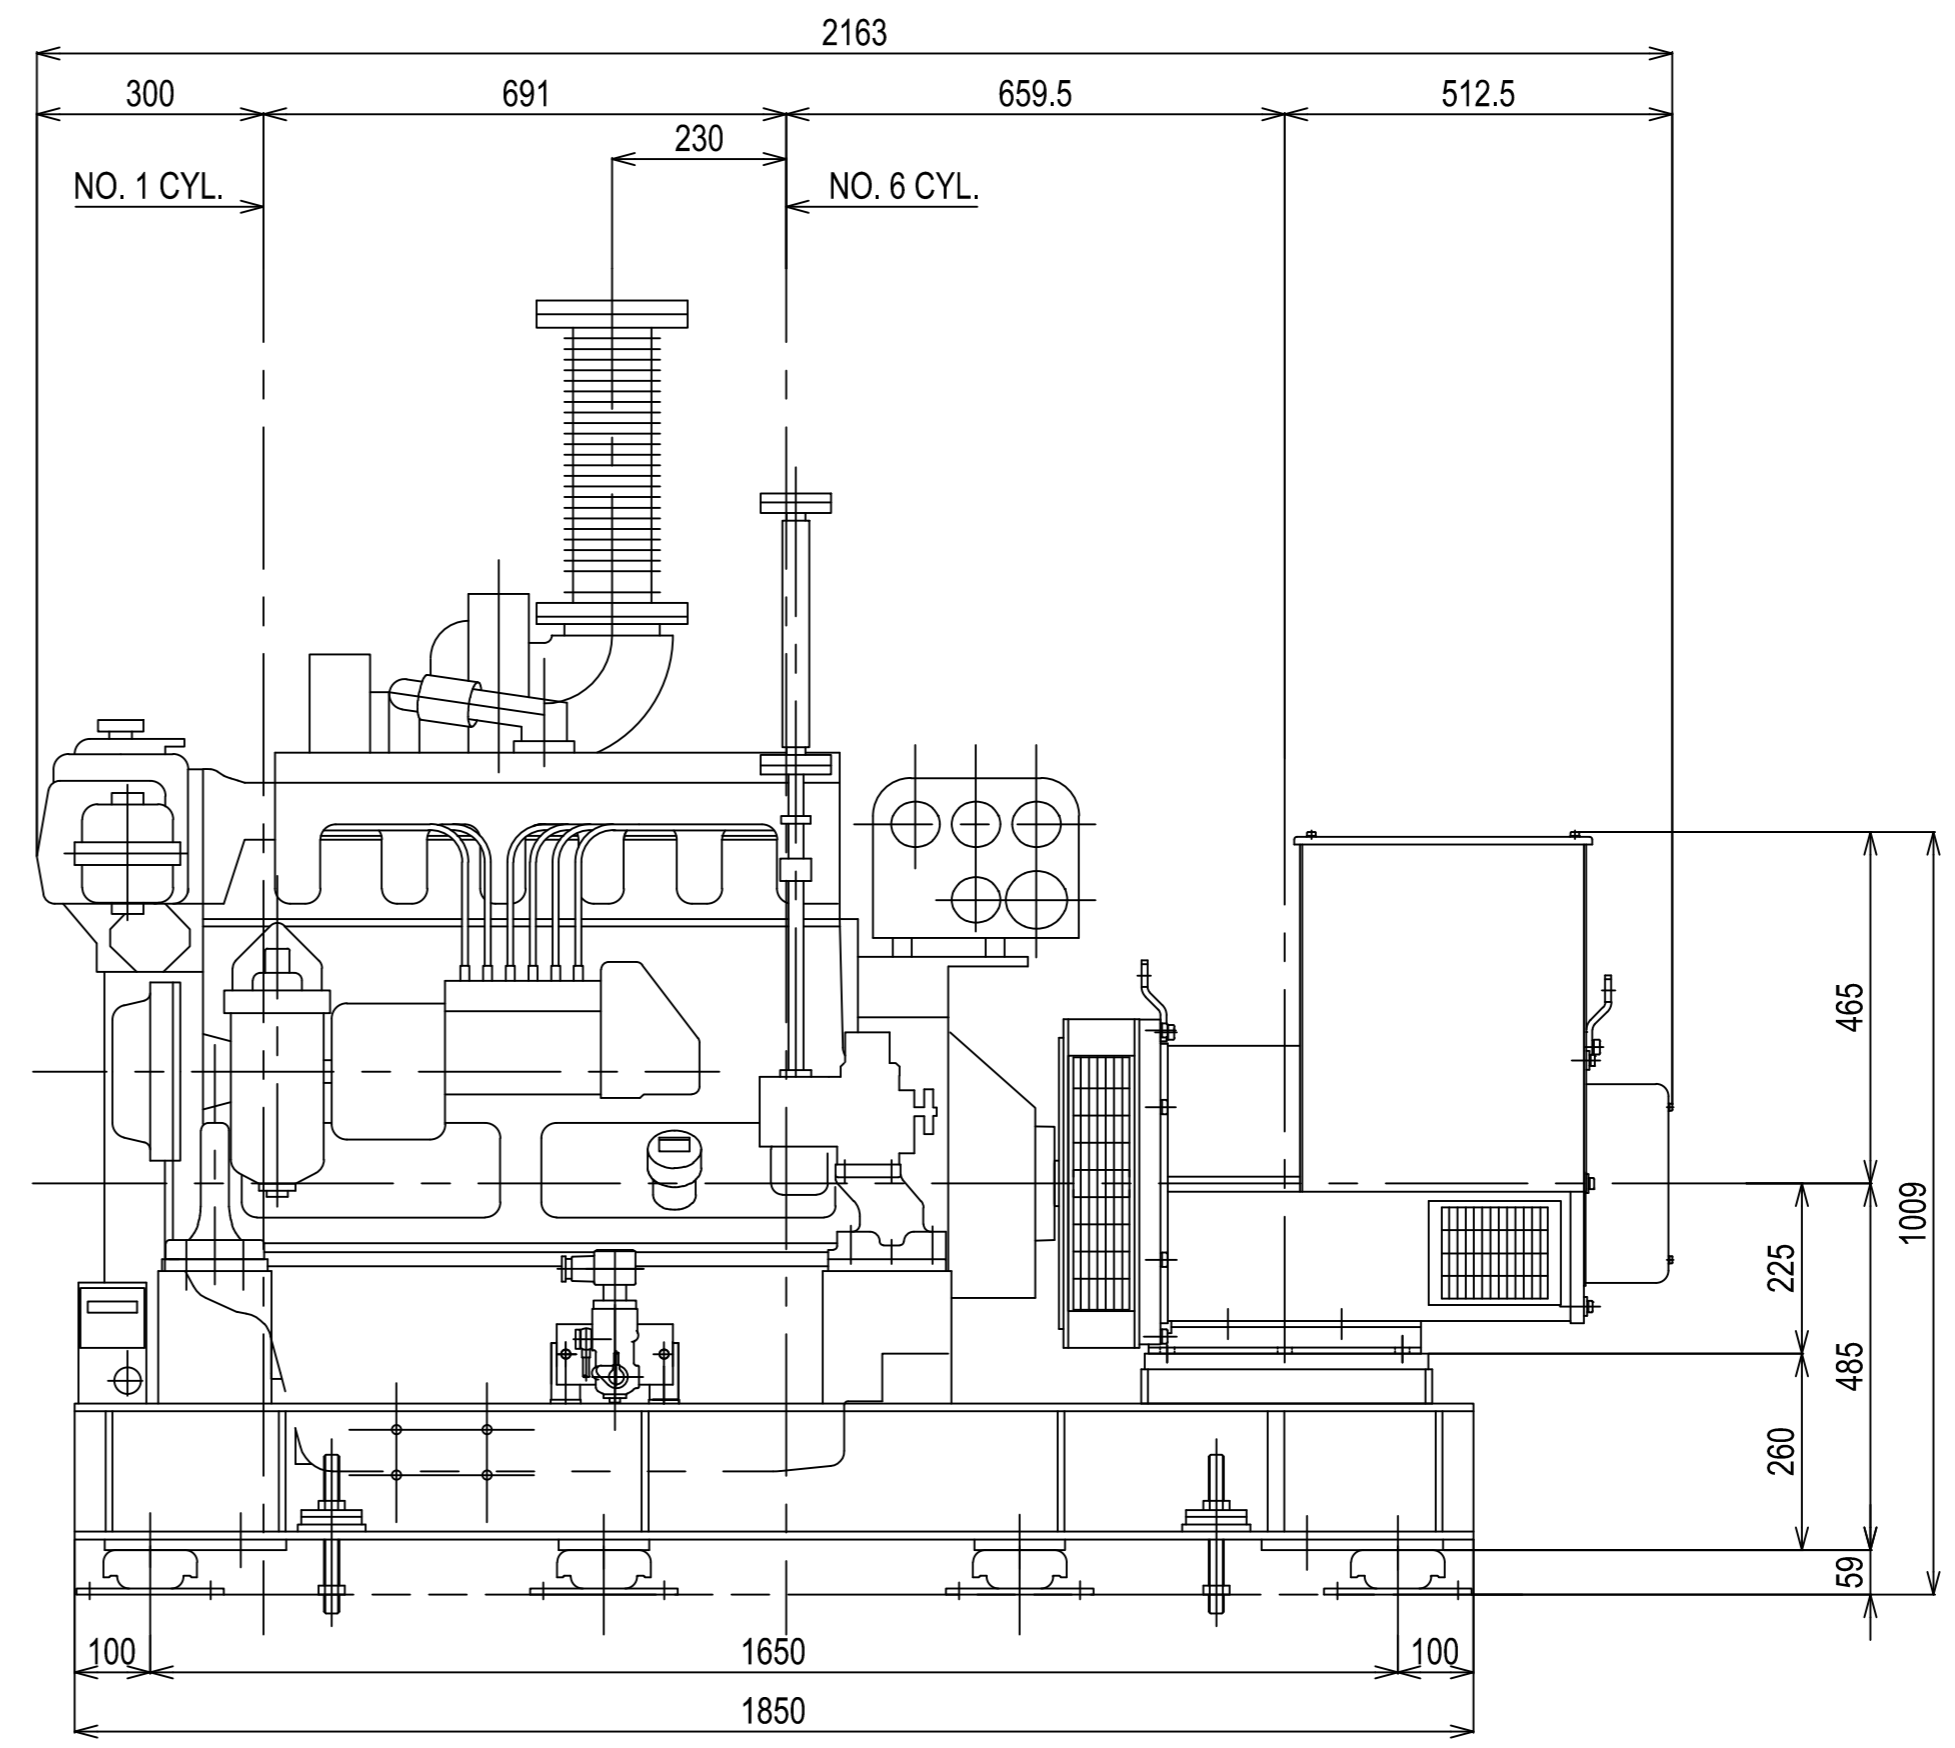

DETAIL OF MOUNTING BLOCK

Series: 6CHL	Engine: 6CHL-TNxUCM224G2	Release: R2011-1
Scale: 1:10 (1:5)	Date: 01-01-2011	Dimensions: mm