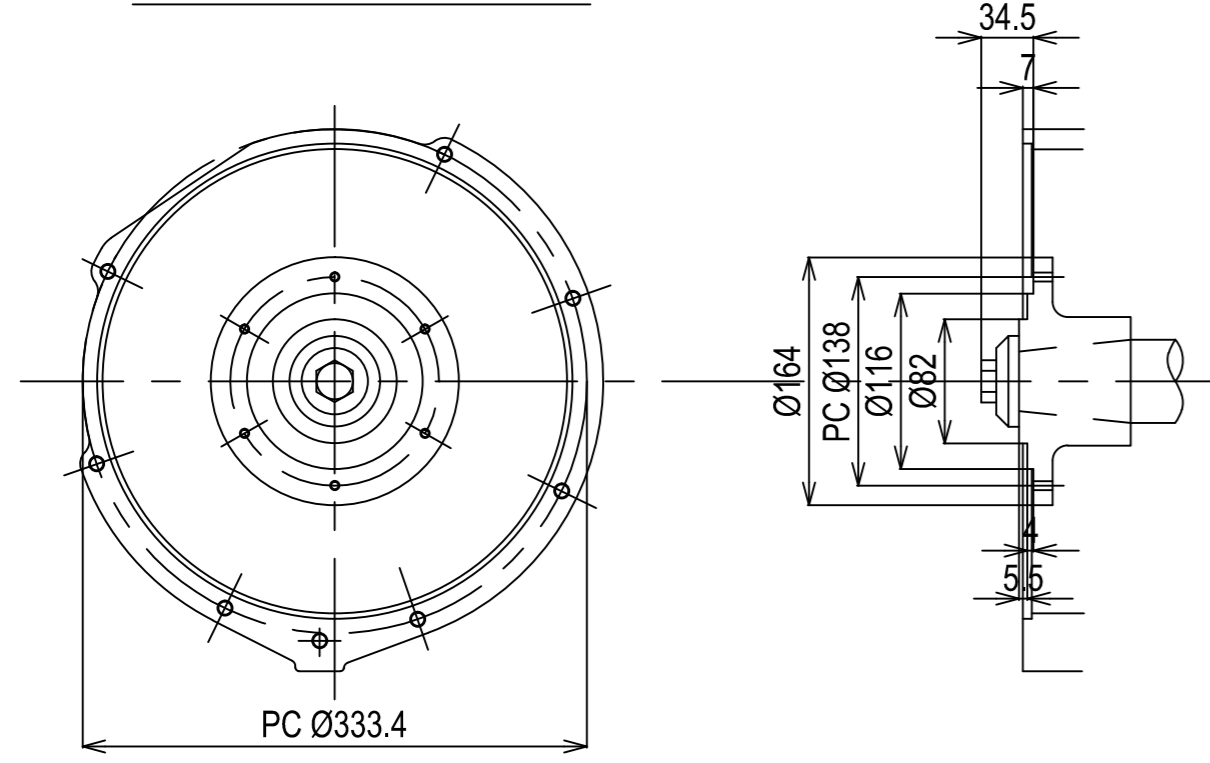

DETAIL OF FLYWHEEL

DETAIL OF COUPLING

Series: 4CH3	Engine: 4CHE3xYX-20-1	Release: R2011-1
Scale: 1:10 (1:5)	Date: 01-01-2011	Dimensions: mm