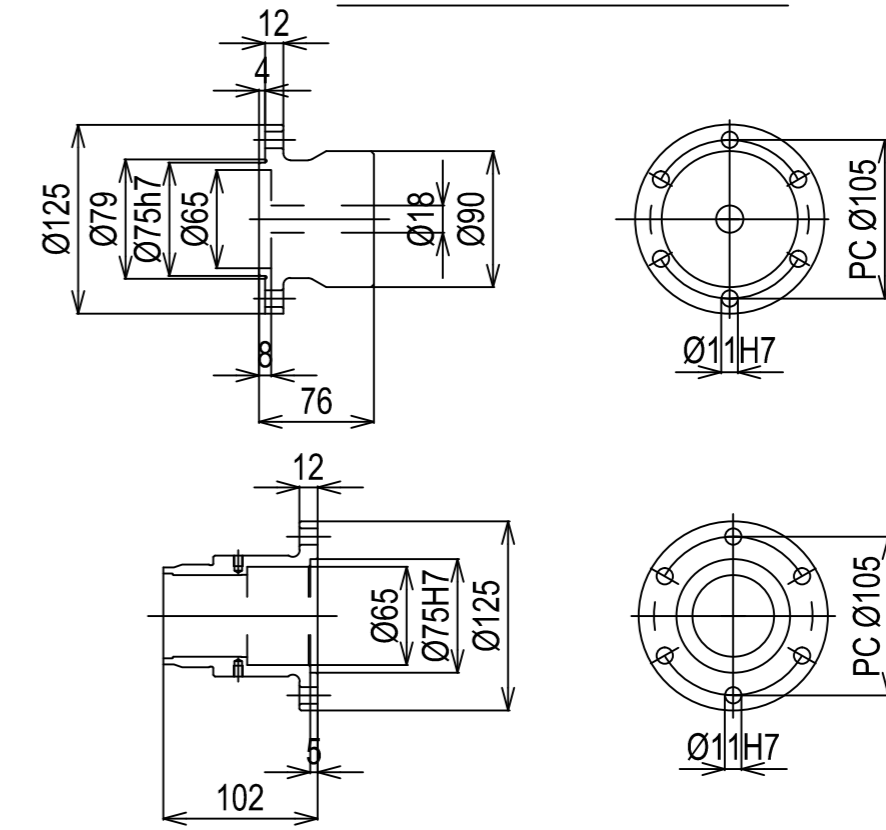

DETAIL OF FLYWHEEL

DETAIL OF COUPLING

Series: 4CH3	Engine: 4CHE3xYX-20-1	Release: R2011-1
Scale: 1:10 (1:5)	Date: 01-01-2011	Dimensions: mm