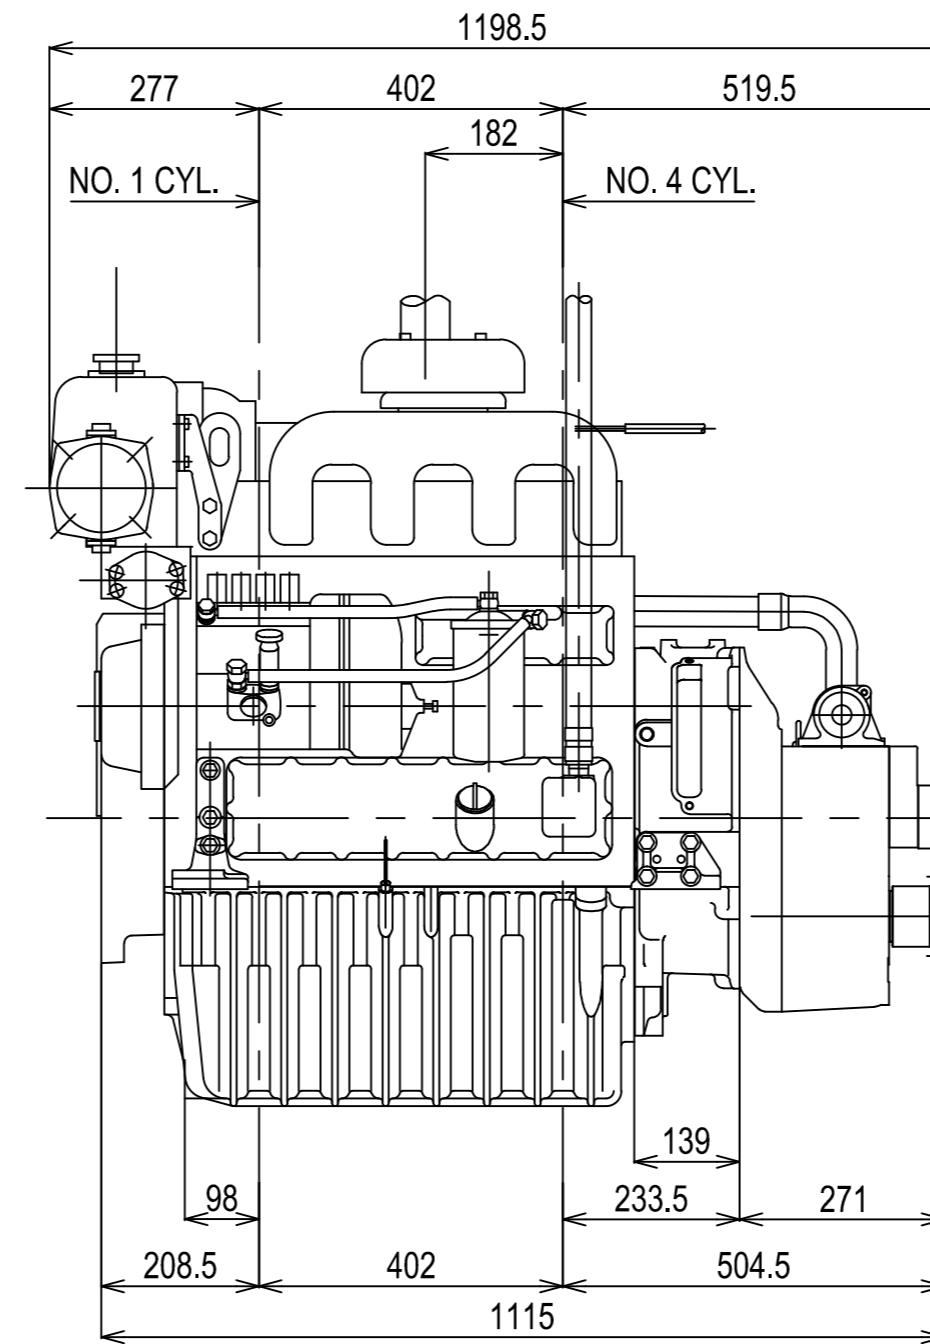

DETAIL OF FLYWHEEL

DETAIL OF COUPLING

Series: 4CH3	Engine: 4CHE3xYX-20-1	Release: R2011-1
Scale: 1:10 (1:5)	Date: 01-01-2011	Dimensions: mm