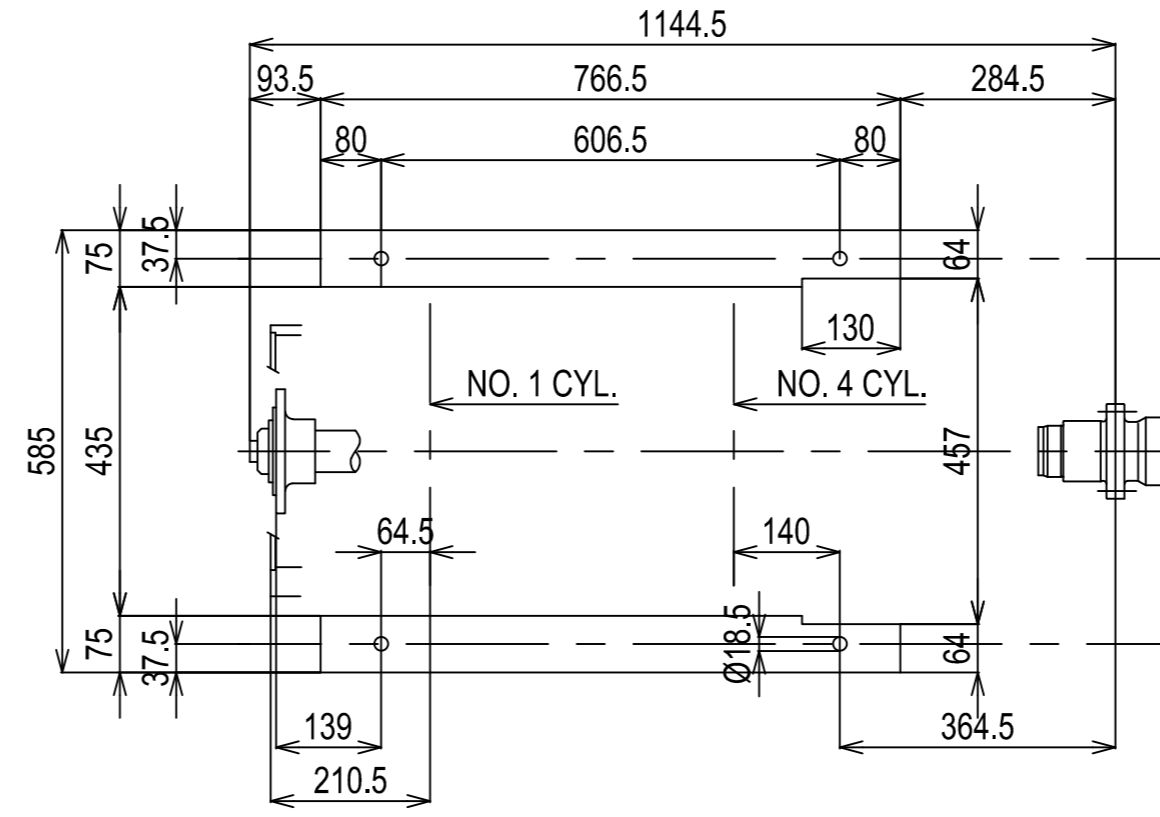

DETAIL OF FLYWHEEL

DETAIL OF COUPLING

Series: 4CH3	Engine: 4CHE3xYX-20-1	Release: R2011-1
Scale: 1:10 (1:5)	Date: 01-01-2011	Dimensions: mm