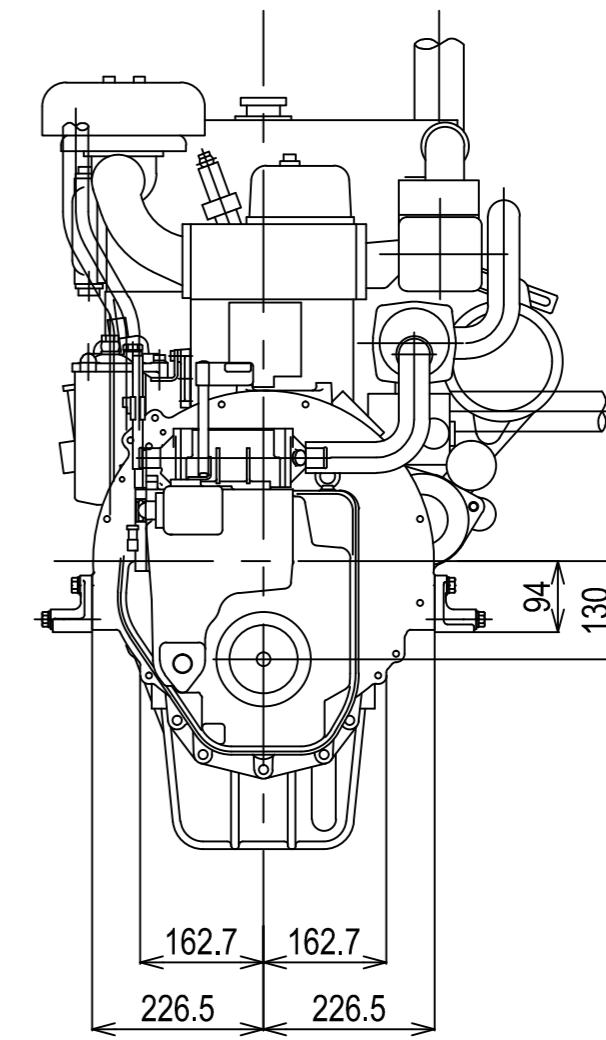

DETAIL OF FLYWHEEL

DETAIL OF COUPLING

Series: 4CH3	Engine: 4CHE3xYX-20-1	Release: R2011-1
Scale: 1:10 (1:5)	Date: 01-01-2011	Dimensions: mm