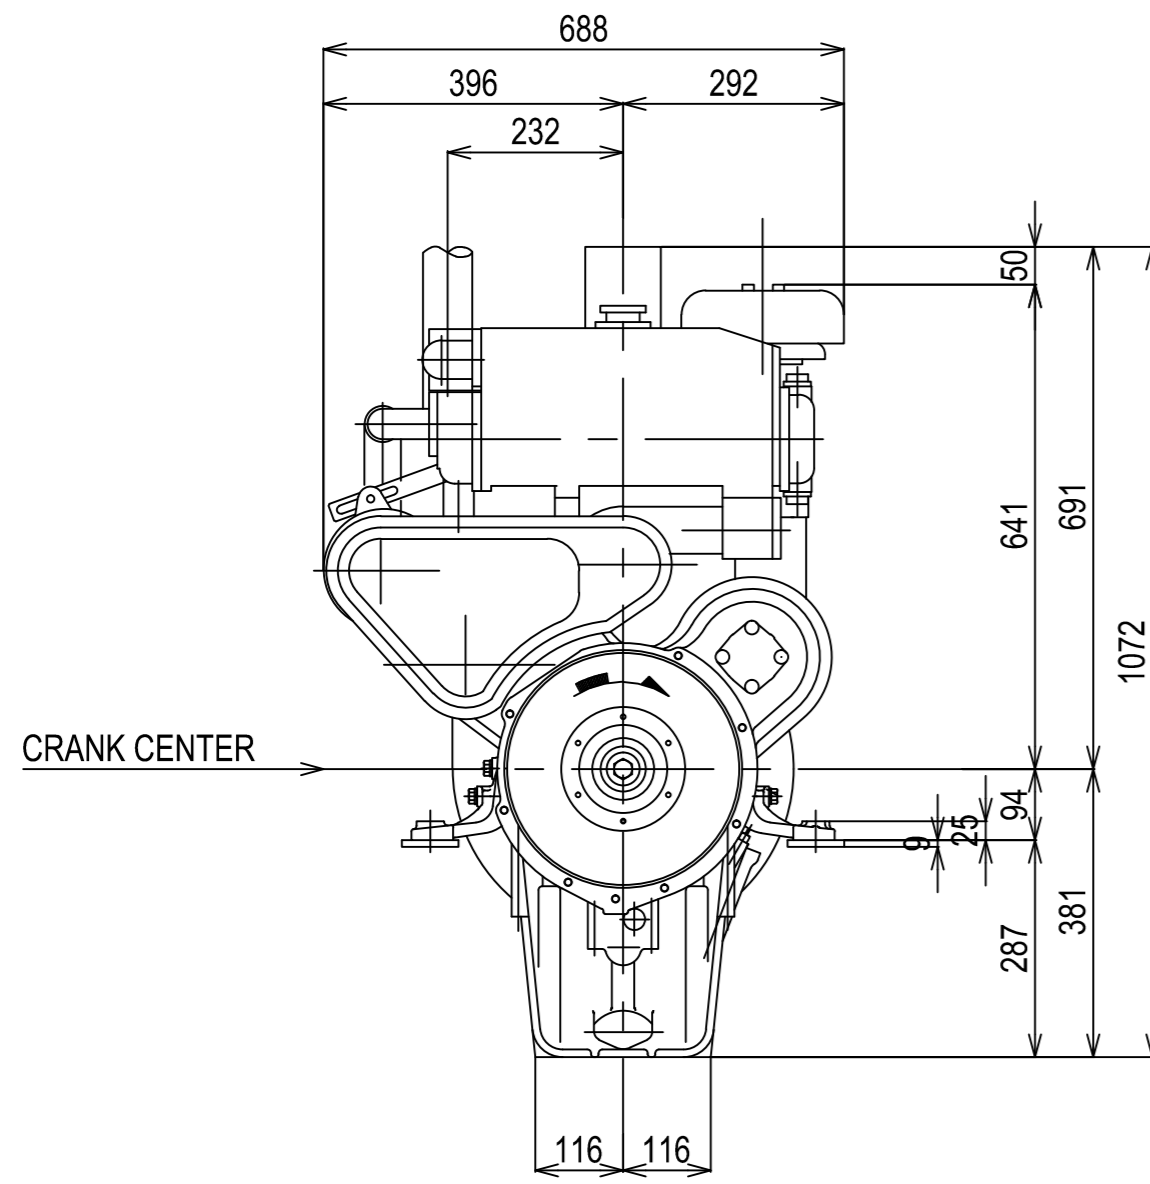

DETAIL OF FLYWHEEL

DETAIL OF COUPLING

Series: 4CH3	Engine: 4CHE3xYX-20-1	Release: R2011-1
Scale: 1:10 (1:5)	Date: 01-01-2011	Dimensions: mm